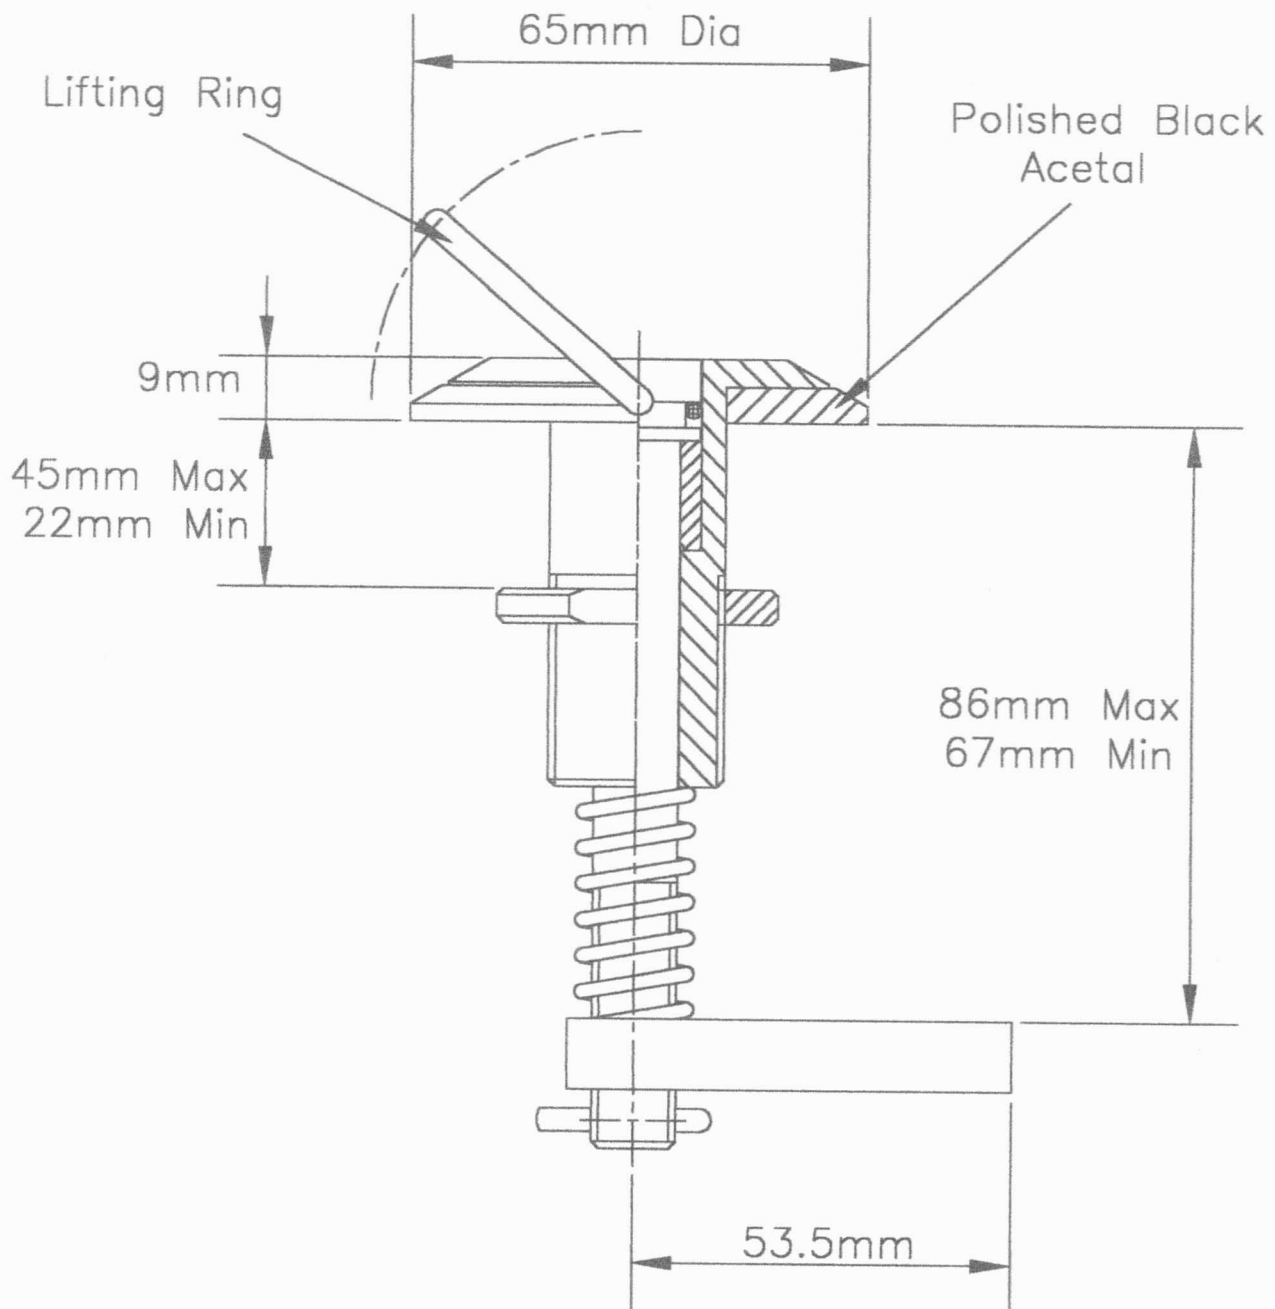

*Bailey Marine*

LOCKER CLAMP ASSEMBLY

BMLC77

S316 STAINLESS STEEL CONSTRUCTION

*Bailey Marine*

LOCKER CLAMP ASSEMBLY

BMLC77

S316 STAINLESS STEEL CONSTRUCTION